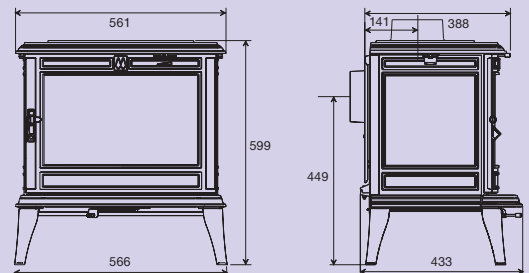

Your local dealer:

FRANCO BELGE

ACR Heat Products Ltd, Unit 1, Weston Works, Weston Lane, Tyseley, Birmingham, B11 3RP. England. Tel: 0121 706 8266. Fax: 0121 706 9182. E-mail: enquiries@franco-belge.co.uk Website: www.franco-belge.co.uk

Hamco Enterprises Ltd, Church Road, Tullamore, Co.Offaly, Southern Ireland. Tel: 00 353 5793 21302. Fax: 00 353 5793 21273. Email: hamco@iol.ie

Issue 1 / August 2007

Franco Belge, Staub Fonderie S.A. 59660 Merville, France. Tel: 0033 3 28 43 43 00, Télécopie: 00 33 28 43 48 61